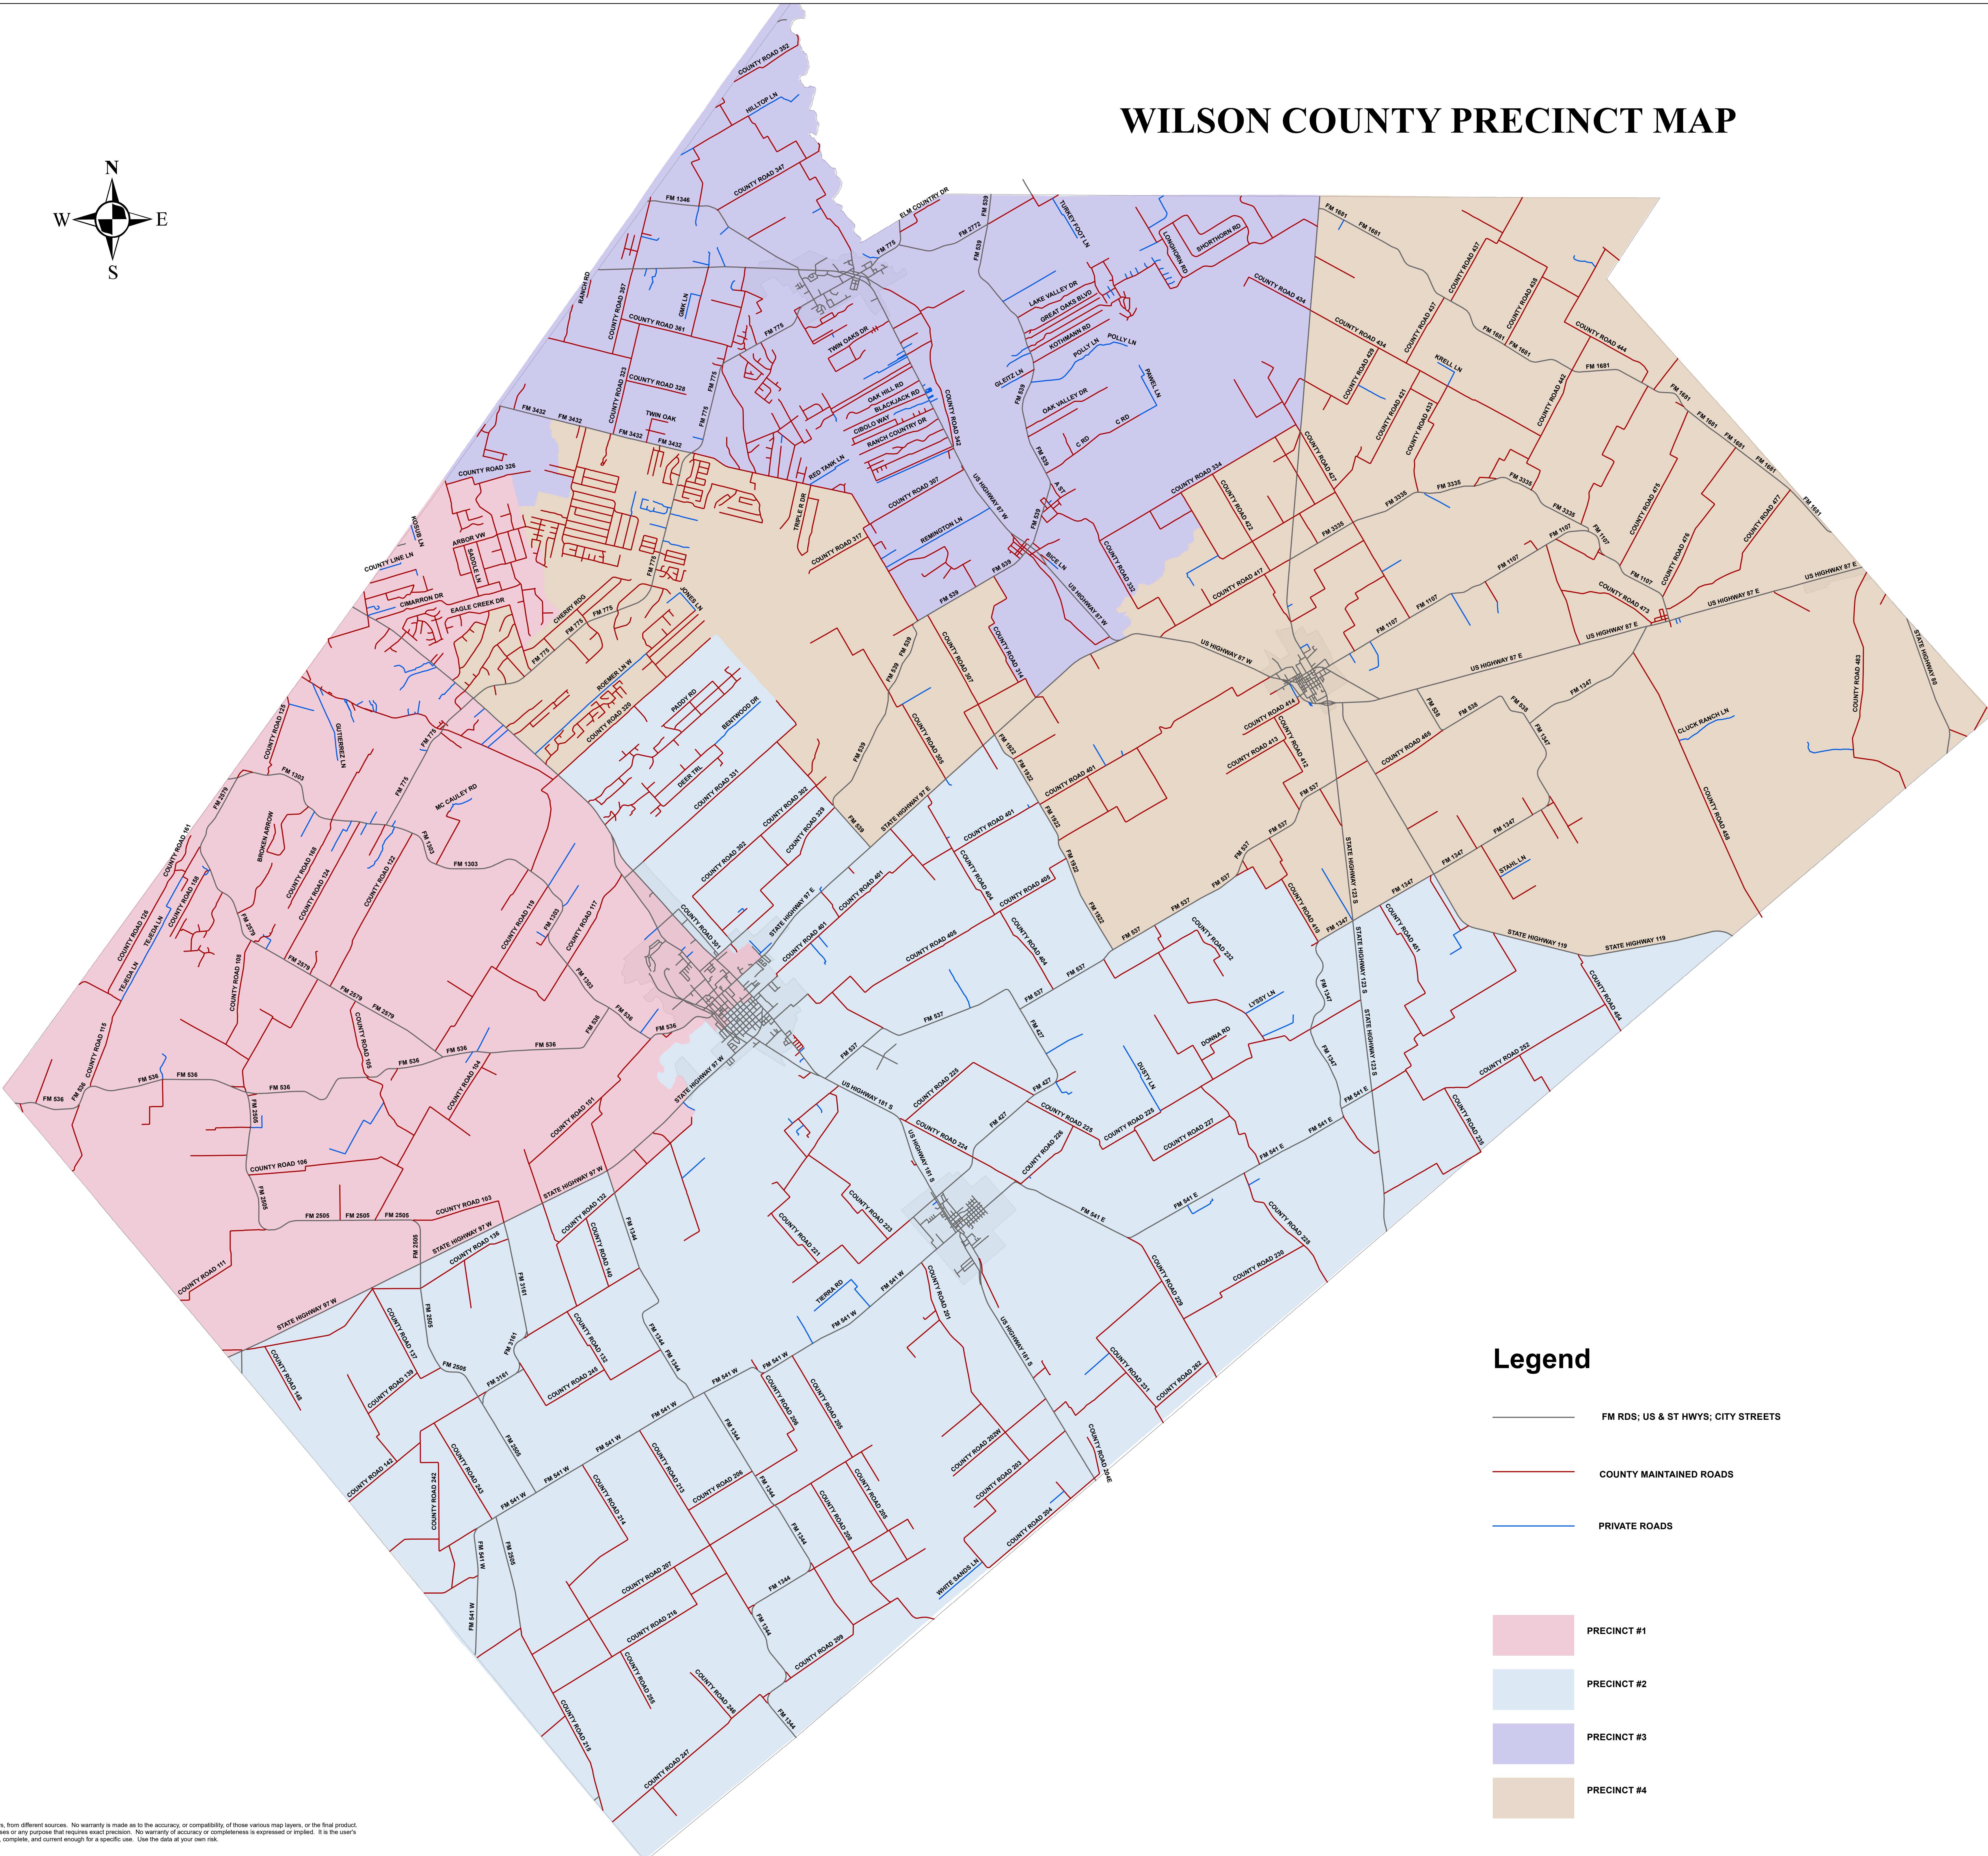

WILSON COUNTY PRECINCT MAP

Legend

- FM RDS; US & ST HWYS; CITY STREETS
- COUNTY MAINTAINED ROADS
- PRIVATE ROADS
- PRECINCT #1
- PRECINCT #2
- PRECINCT #3
- PRECINCT #4